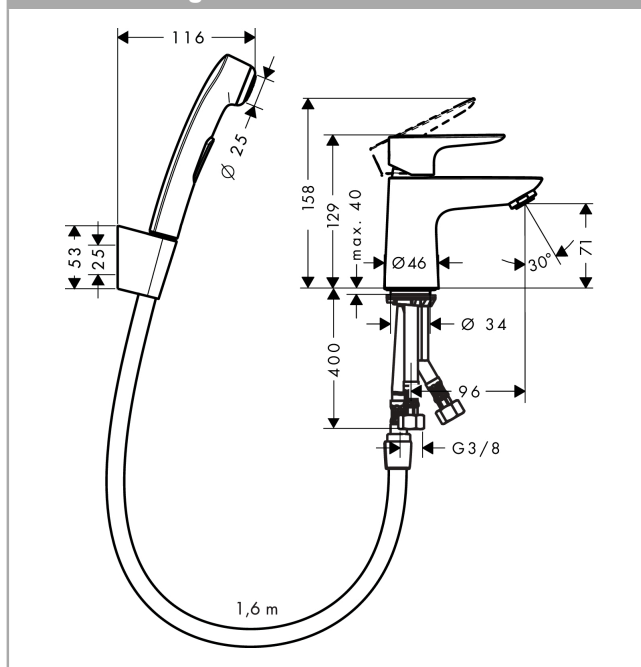

Scale drawing