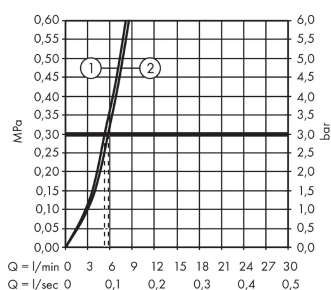

Flowchart

- ① Rate of flow mixer
- ② Rate of flow handshower