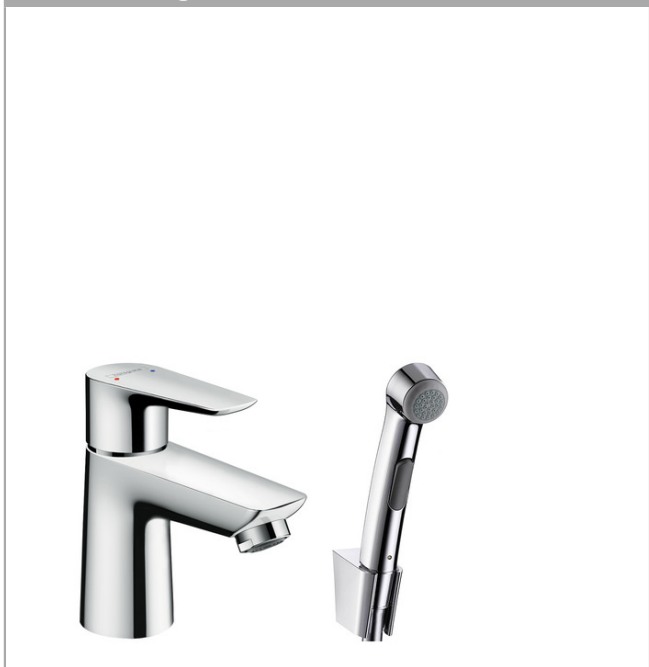

Talis E

Single lever basin mixer with bidette hand shower and shower hose 160 cm

Surfaces: **Chrome** Article Number: **71729000**

Description

product features

- consists of: single lever basin mixer, bidette hand shower, shower holder, shower hose
- flow rate at 3 bar: 5 l/min
- ceramic cartridge
- temperature limitation adjustable
- suitable for continuous flow water heaters
- push-open waste set G 1/4
- material waste set: metal
- connection dimension: DN15

Technology

Product image