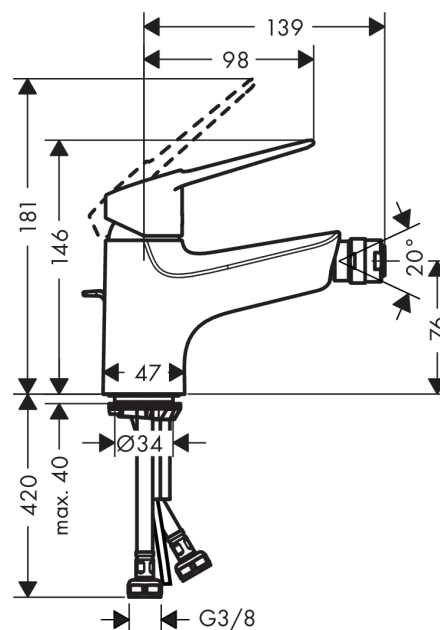

Novus Loop
Single lever bidet mixer 70 with pop-up waste set
 Surfaces: **Chrome** Article Number: **71233000**

Description

product features

- aerator with ball pivot
- normal spray
- flow rate at 3 bar: 7.2 l/min
- ceramic cartridge
- temperature limitation adjustable
- suitable for continuous flow water heaters
- material waste set: metal
- connection dimension: DN15

Technology

Product image

Scale drawing

Flowchart