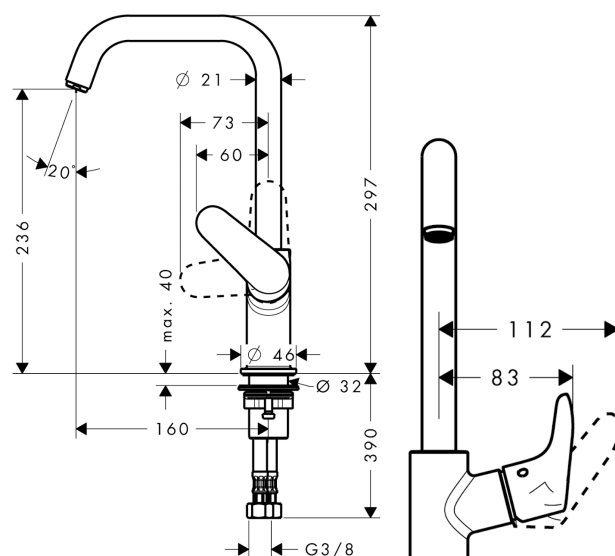

Focus

Single lever basin mixer 240 with swivel spout without waste set

Surfaces: **Chrome** Article Number: **31519000**

Description

product features

- ComfortZone 240
- projection 160 mm
- swivel range 120°
- normal spray
- flow rate at 3 bar: 5 l/min
- ceramic cartridge
- temperature limitation adjustable
- suitable for continuous flow water heaters
- connection dimension: DN15
- handle position on the side: bottom-side at the base body (not suitable for wash bowls)
- not included: waste set

Technology

Design awards

reddot design award

Product image

Scale drawing

Flowchart