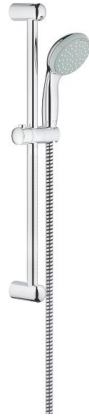

# NEW TEMPESTA 100 Shower Rail Set 2 Sprays

MODEL # 2759800E

Pure Freude  
an Wasser

**Product Description:**  
NEW TEMPESTA 100  
Shower Rail Set 2 Sprays

**Standard Specification:**

- GROHE EcoJoy 1.5 gpm (5.7 l/min) flow restrictor
- GROHE DreamSpray perfect spray pattern
- GROHE StarLight chrome finish
- SpeedClean anti-lime system

**Applicable Codes & Standards:**

- Energy Policy Act of 1992
- ASME A112.18.1/CSA B125.1
- EPA WaterSense®

**Color:**

- 2759800E StarLight Chrome