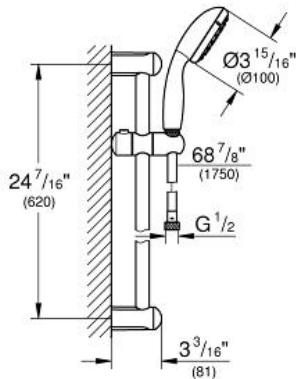

# NEW TEMPESTA 100 Shower Rail Set 2 Sprays

MODEL # 2759800E

Pure Freude  
an Wasser

**Product Description:**  
NEW TEMPESTA 100  
Shower Rail Set 2 Sprays

**Standard Specification:**

- GROHE EcoJoy 1.5 gpm (5.7 l/min) flow restrictor
- GROHE DreamSpray perfect spray pattern
- GROHE StarLight chrome finish
- SpeedClean anti-lime system

**Applicable Codes & Standards:**

- Energy Policy Act of 1992
- ASME A112.18.1/CSA B125.1
- EPA WaterSense®

**Color:**

- 2759800E StarLight Chrome