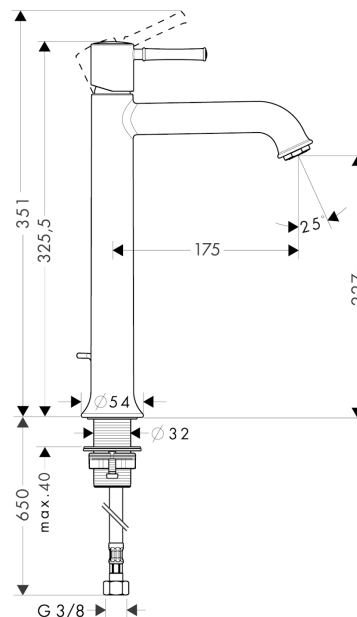

Talis Classic

Single lever basin mixer 230 for washbowls with pop-up waste set

Surfaces: **Chrome** Article Number: **14116000**

Description

product features

- ComfortZone 230
- projection 175 mm
- normal spray
- flow rate at 3 bar: 5 l/min
- ceramic cartridge
- temperature limitation adjustable
- suitable for continuous flow water heaters
- pop-up waste set G 1¼
- material waste set: metal
- connection dimension: DN15

Technology

Product image

Scale drawing

Flowchart